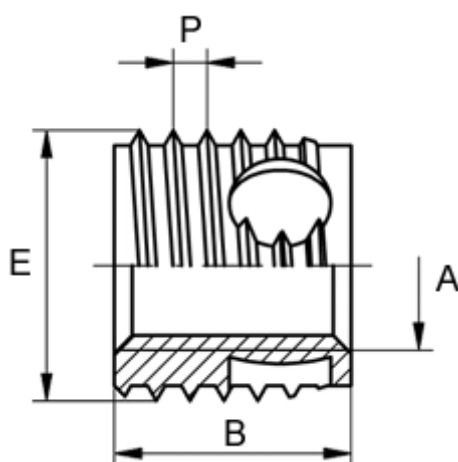

Article number: 12337000080800
Description: KLEE-coil 337 000 080.800
M8 Brass

Measures

Female thread A	= M8
Length B	= 9
Male thread E	= 12.0
Min hole depth blind hole	= 11
Thread pitch P	= 1.50
Type	= 337 000 080 ...